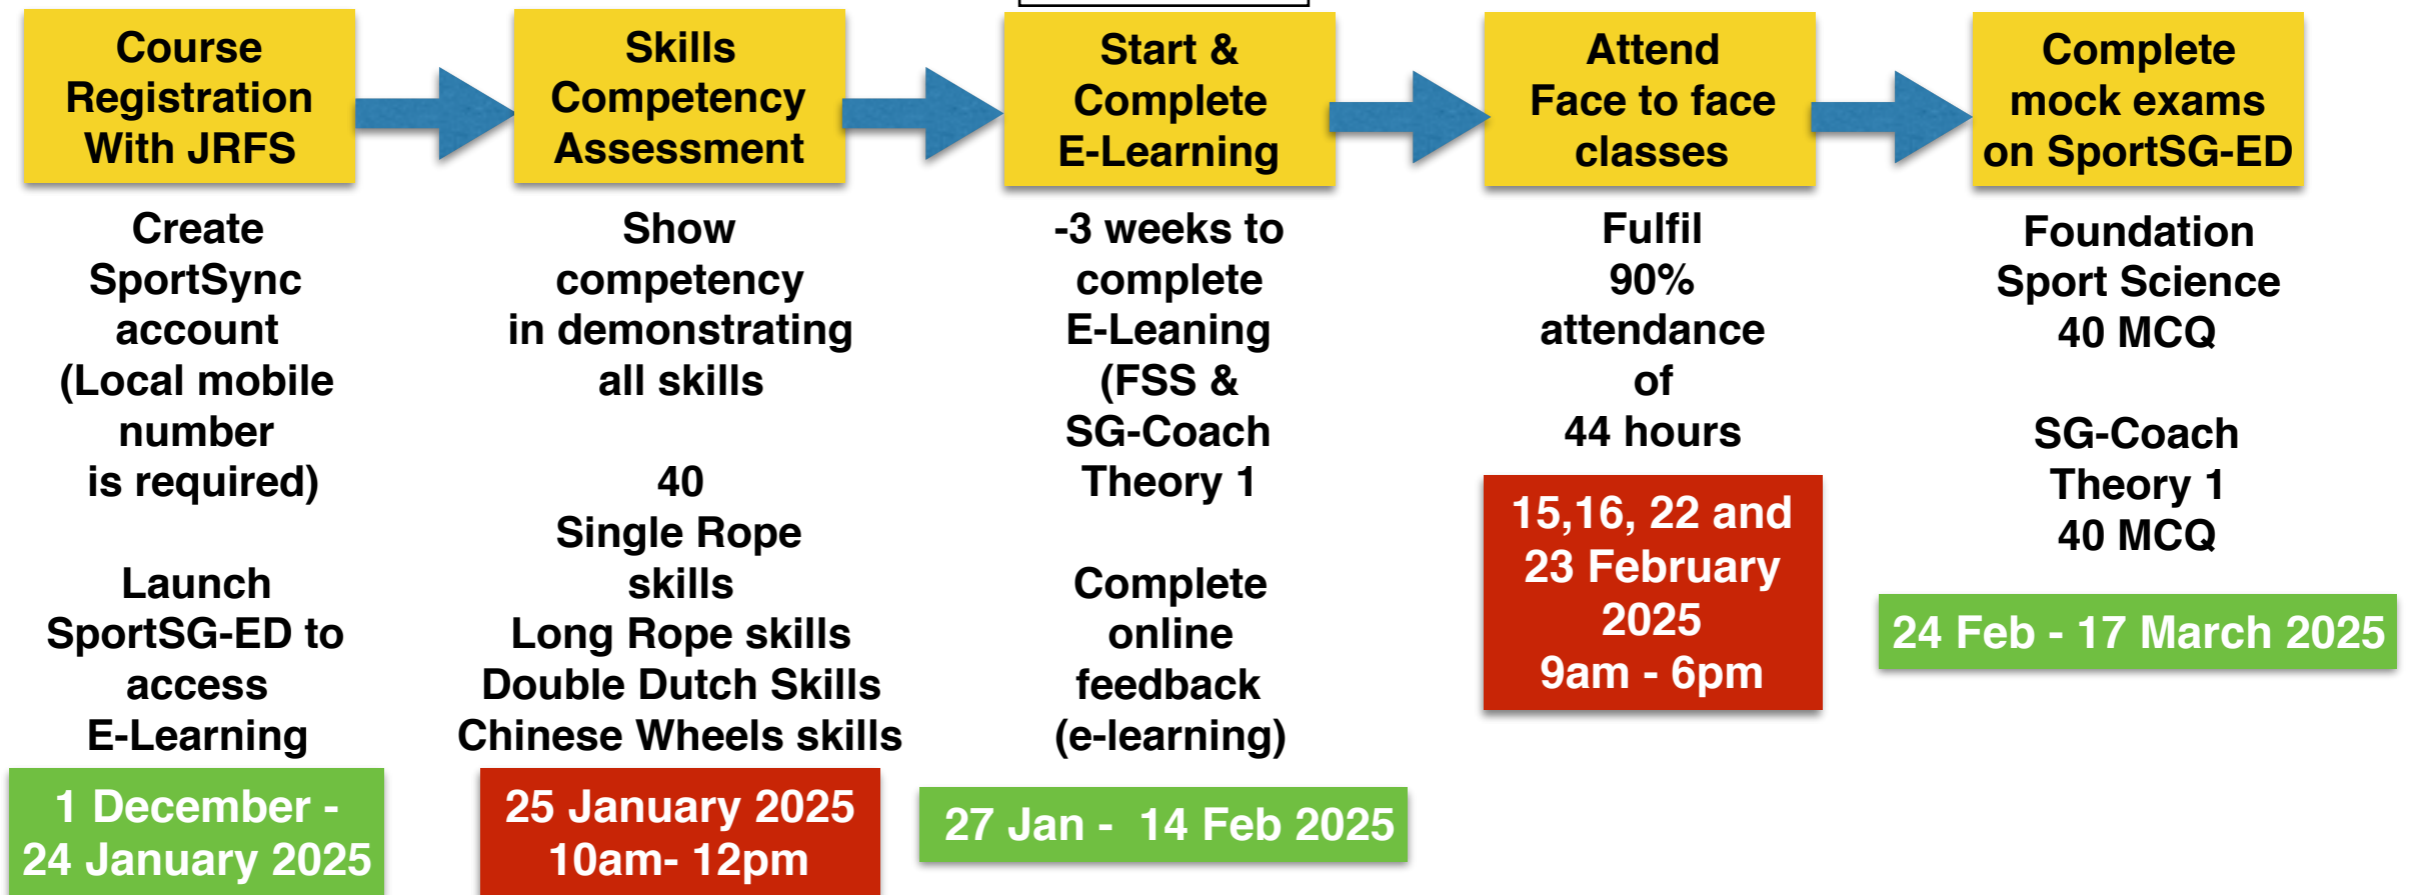

# SG-COACH LEVEL 1 FULL INTEGRATION JUMP ROPE COACHING COURSE LEARNING JOURNEY - 7TH INTAKE

## Phase 1

## Phase 2